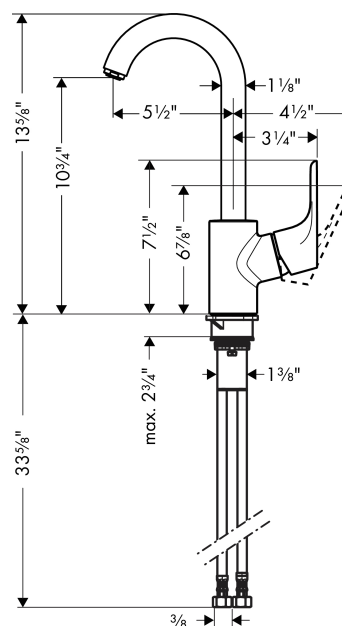

Focus

Focus Bar Faucet, 1.5 GPM

Finishes : **steel optic** Part no. : **04507801**

Description

Features

- Swivel range 150°
- Aerated spray
- Flow: 1.5 GPM
- Ceramic cartridge
- 3/8" hoses

Item details

List Price \$ 410.00

Technology

Compliance

Product image

Scale drawing

Focus

Focus Bar Faucet, 1.5 GPM

Finishes : **steel optic** Part no. : **04507801**

Exploded drawing

Year of production: >01/14

Focus

Focus Bar Faucet, 1.5 GPM

Finishes : **steel optic** Part no. : **04507801**

Spare parts list

Year of production: >01/14

Pos.	Description	Part no.	Price	PU
1	aerator M24x1 (5 l/min)	88744800	-	1
2	screw cover	96338000	-	1
3	flange	95498800	-	1
4	nut	97209000	-	1
5	cartridge, assy	92730000	-	1
6	locking screw for handle	95140000	-	1
7	seal	95008000	-	1
8	sealing set	92646000	-	1
9	screw	97662000	-	1
10	axialring	97558000	-	1
11	connection hose 35½" M8x0,75 3/8"	96316001	-	1
12	support	97523000	-	1
13	fixing set (Ø 34)	95049000	-	1
14	handle	98460800	-	1