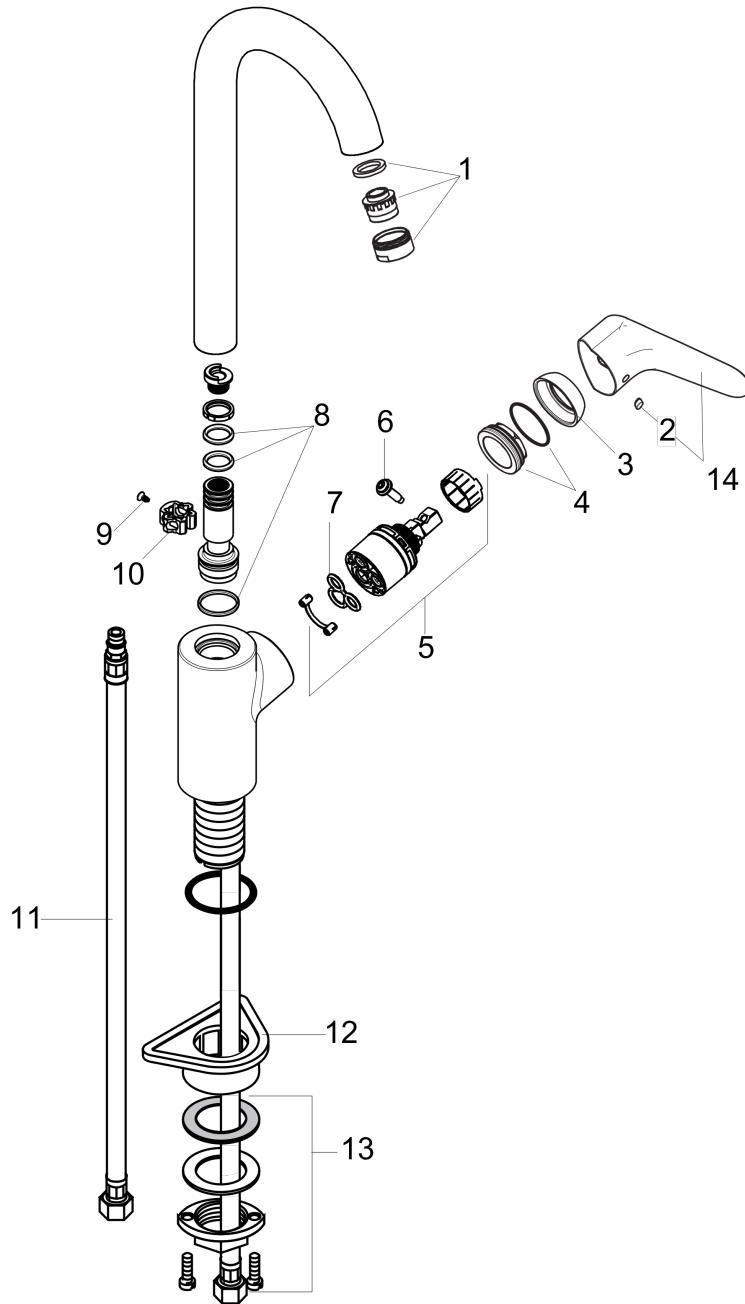

Focus

Focus Bar Faucet, 1.5 GPM

Finishes : **steel optic** Part no. : **04507801**

Description

Features

- Swivel range 150°
- Aerated spray
- Flow: 1.5 GPM
- Ceramic cartridge
- 3/8" hoses

Item details

List Price \$ 410.00

Technology

Compliance

Product image

Scale drawing

Focus

Focus Bar Faucet, 1.5 GPM

Finishes : **steel optic** Part no. : **04507801**

Exploded drawing

Year of production: >01/14

Focus

Focus Bar Faucet, 1.5 GPM

Finishes : **steel optic** Part no. : **04507801**

Spare parts list

Year of production: >01/14

Pos.	Description	Part no.	Price	PU
1	aerator M24x1 (5 l/min)	88744800	-	1
2	screw cover	96338000	-	1
3	flange	95498800	-	1
4	nut	97209000	-	1
5	cartridge, assy	92730000	-	1
6	locking screw for handle	95140000	-	1
7	seal	95008000	-	1
8	sealing set	92646000	-	1
9	screw	97662000	-	1
10	axialring	97558000	-	1
11	connection hose 35½" M8x0,75 3/8"	96316001	-	1
12	support	97523000	-	1
13	fixing set (Ø 34)	95049000	-	1
14	handle	98460800	-	1